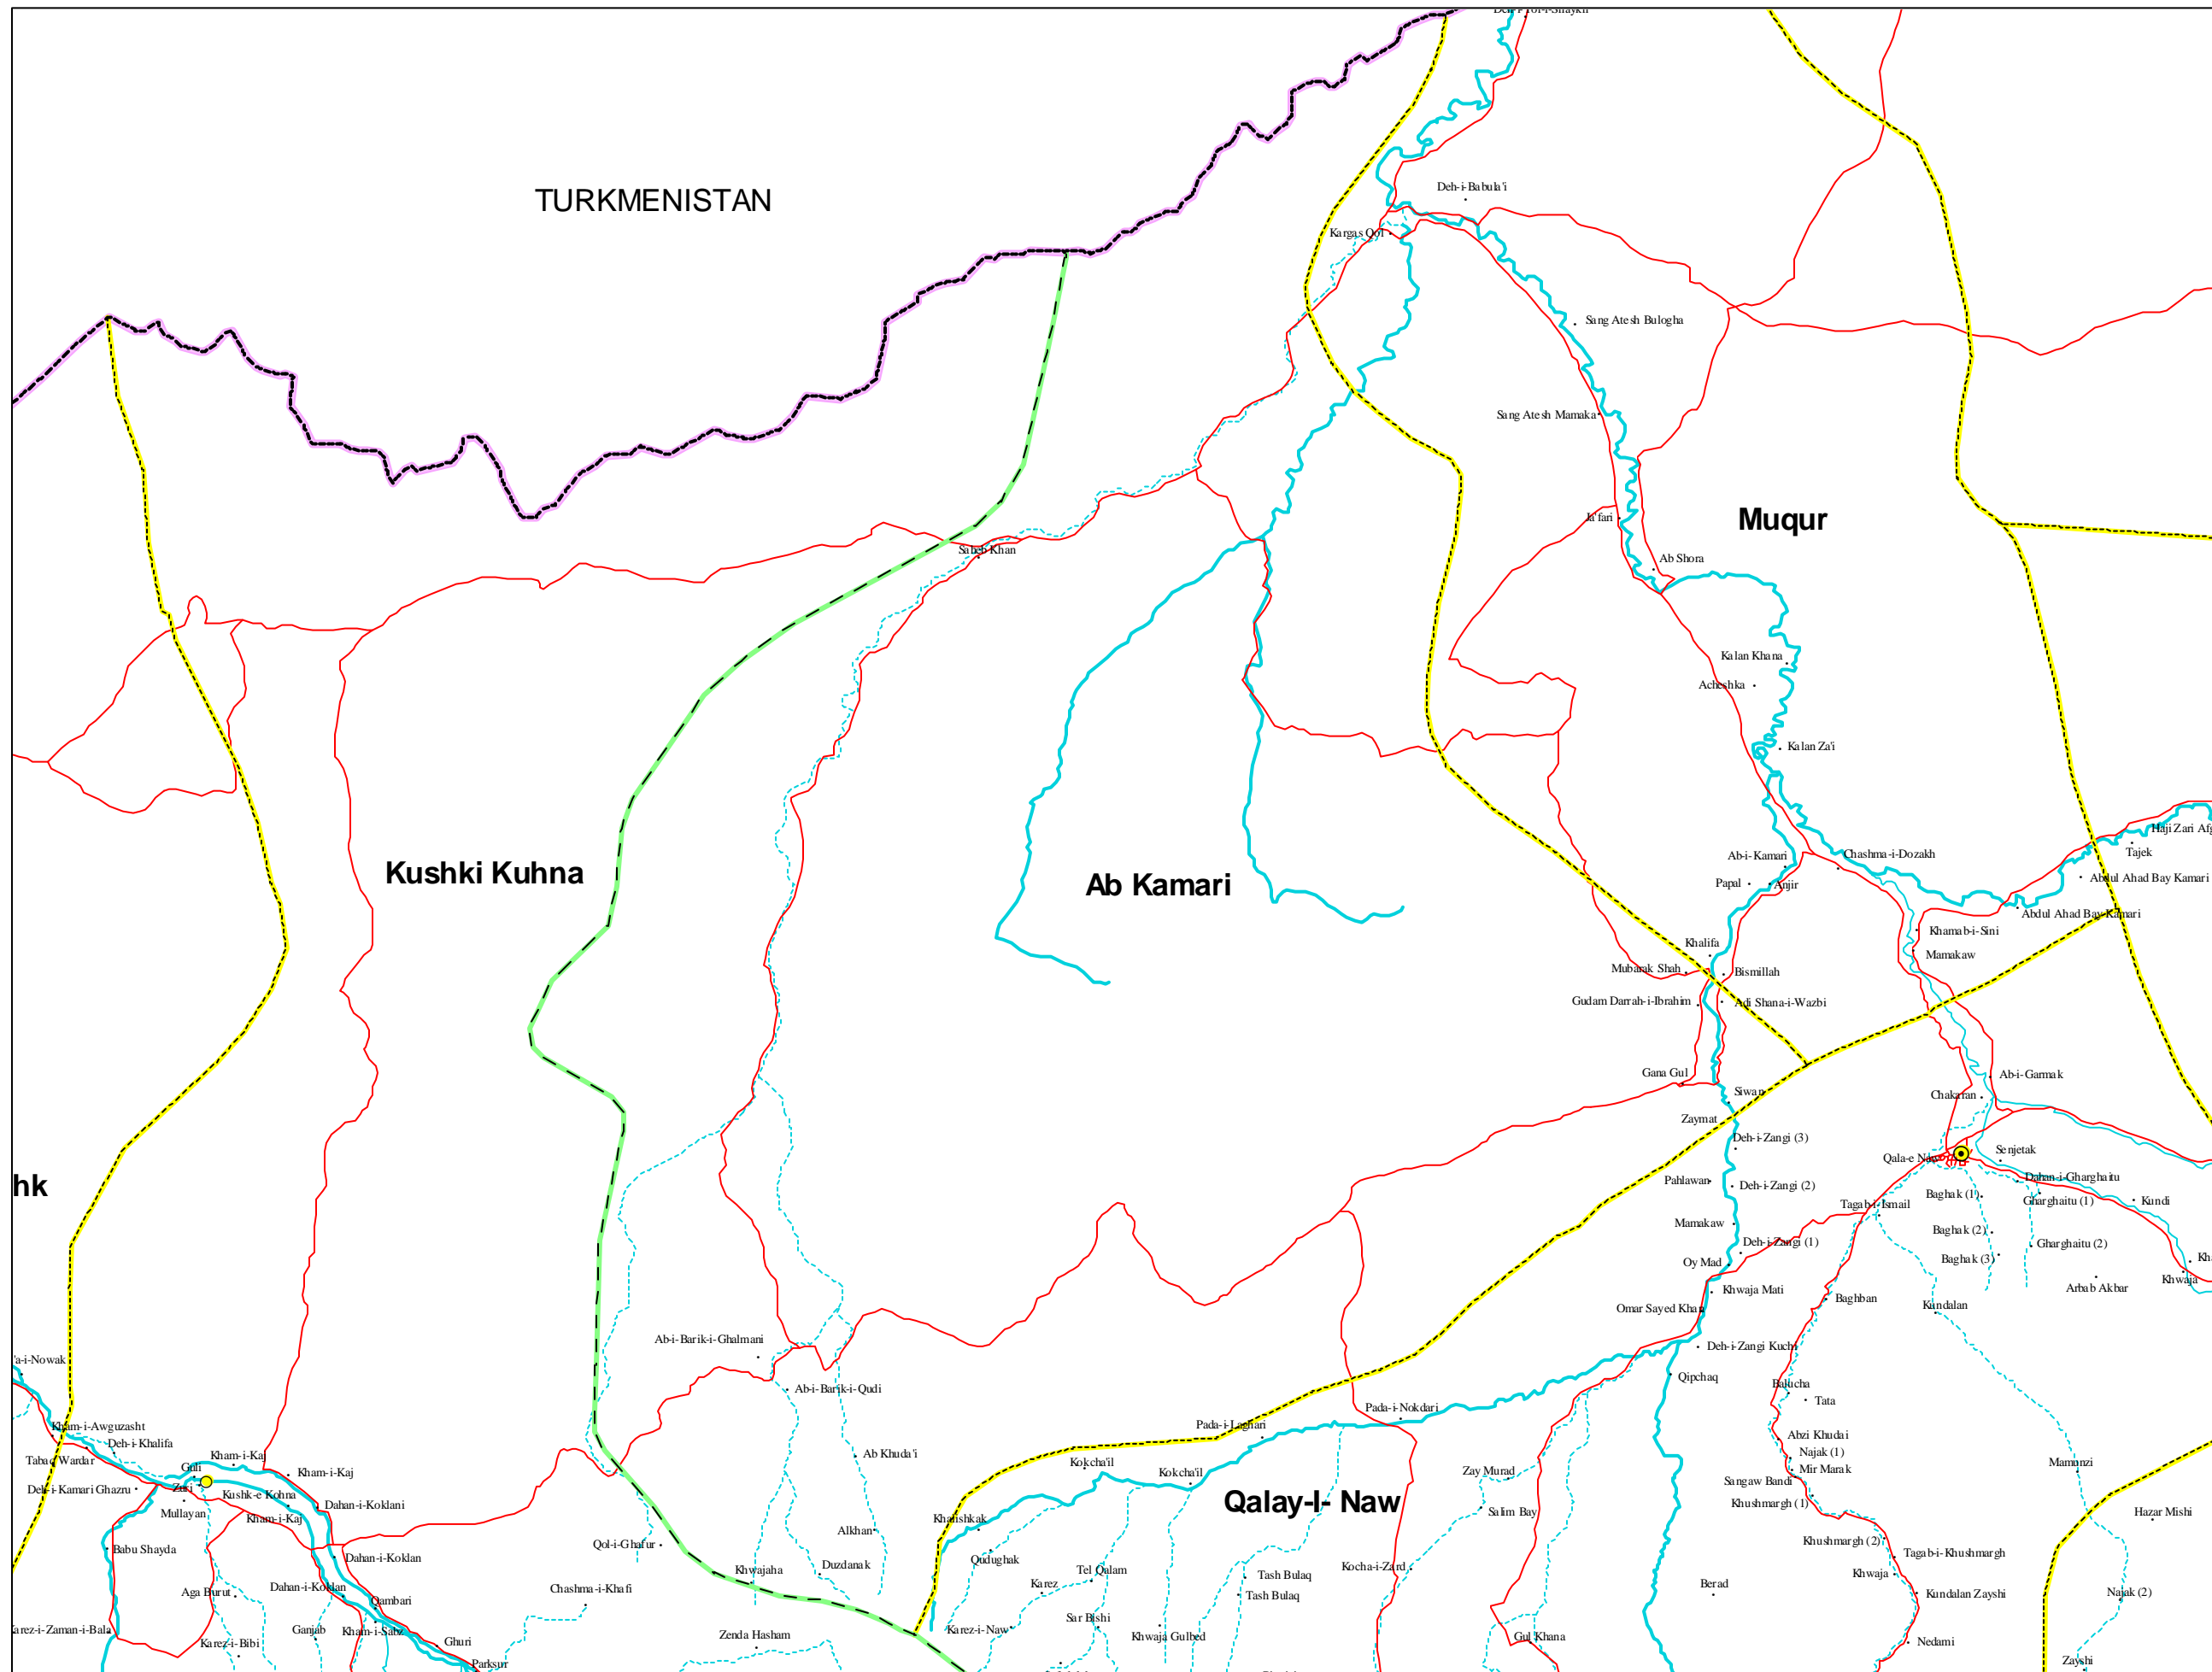

AB KAMARI DISTRICT

Located in
Badghis Province

AIMS

LEGEND

SETTLEMENTS

- Capital
- Provincial Capital
- District Center
- Village

BOUNDARIES

- International
- Province
- District

ROADS

- All Weather Primary
- All Weather Secondary
- Track

RIVERS

- Main
- Stream
- Inermittent
- Lakes

NOTE:

Administrative boundaries are 32 province-329 district model.

The boundaries and names on the maps do not imply official endorsement or acceptance by the United Nations.

For further information contact AIMS
e-mail: info@hic.org.pk

DATED: AUGUST 2002

Location Diagram

N

TURKMENISTAN

Muqur

Kushki Kuhna

Ab Kamari

Qalay-i- Naw

6 0 6 12 18 24 30 Kilometers