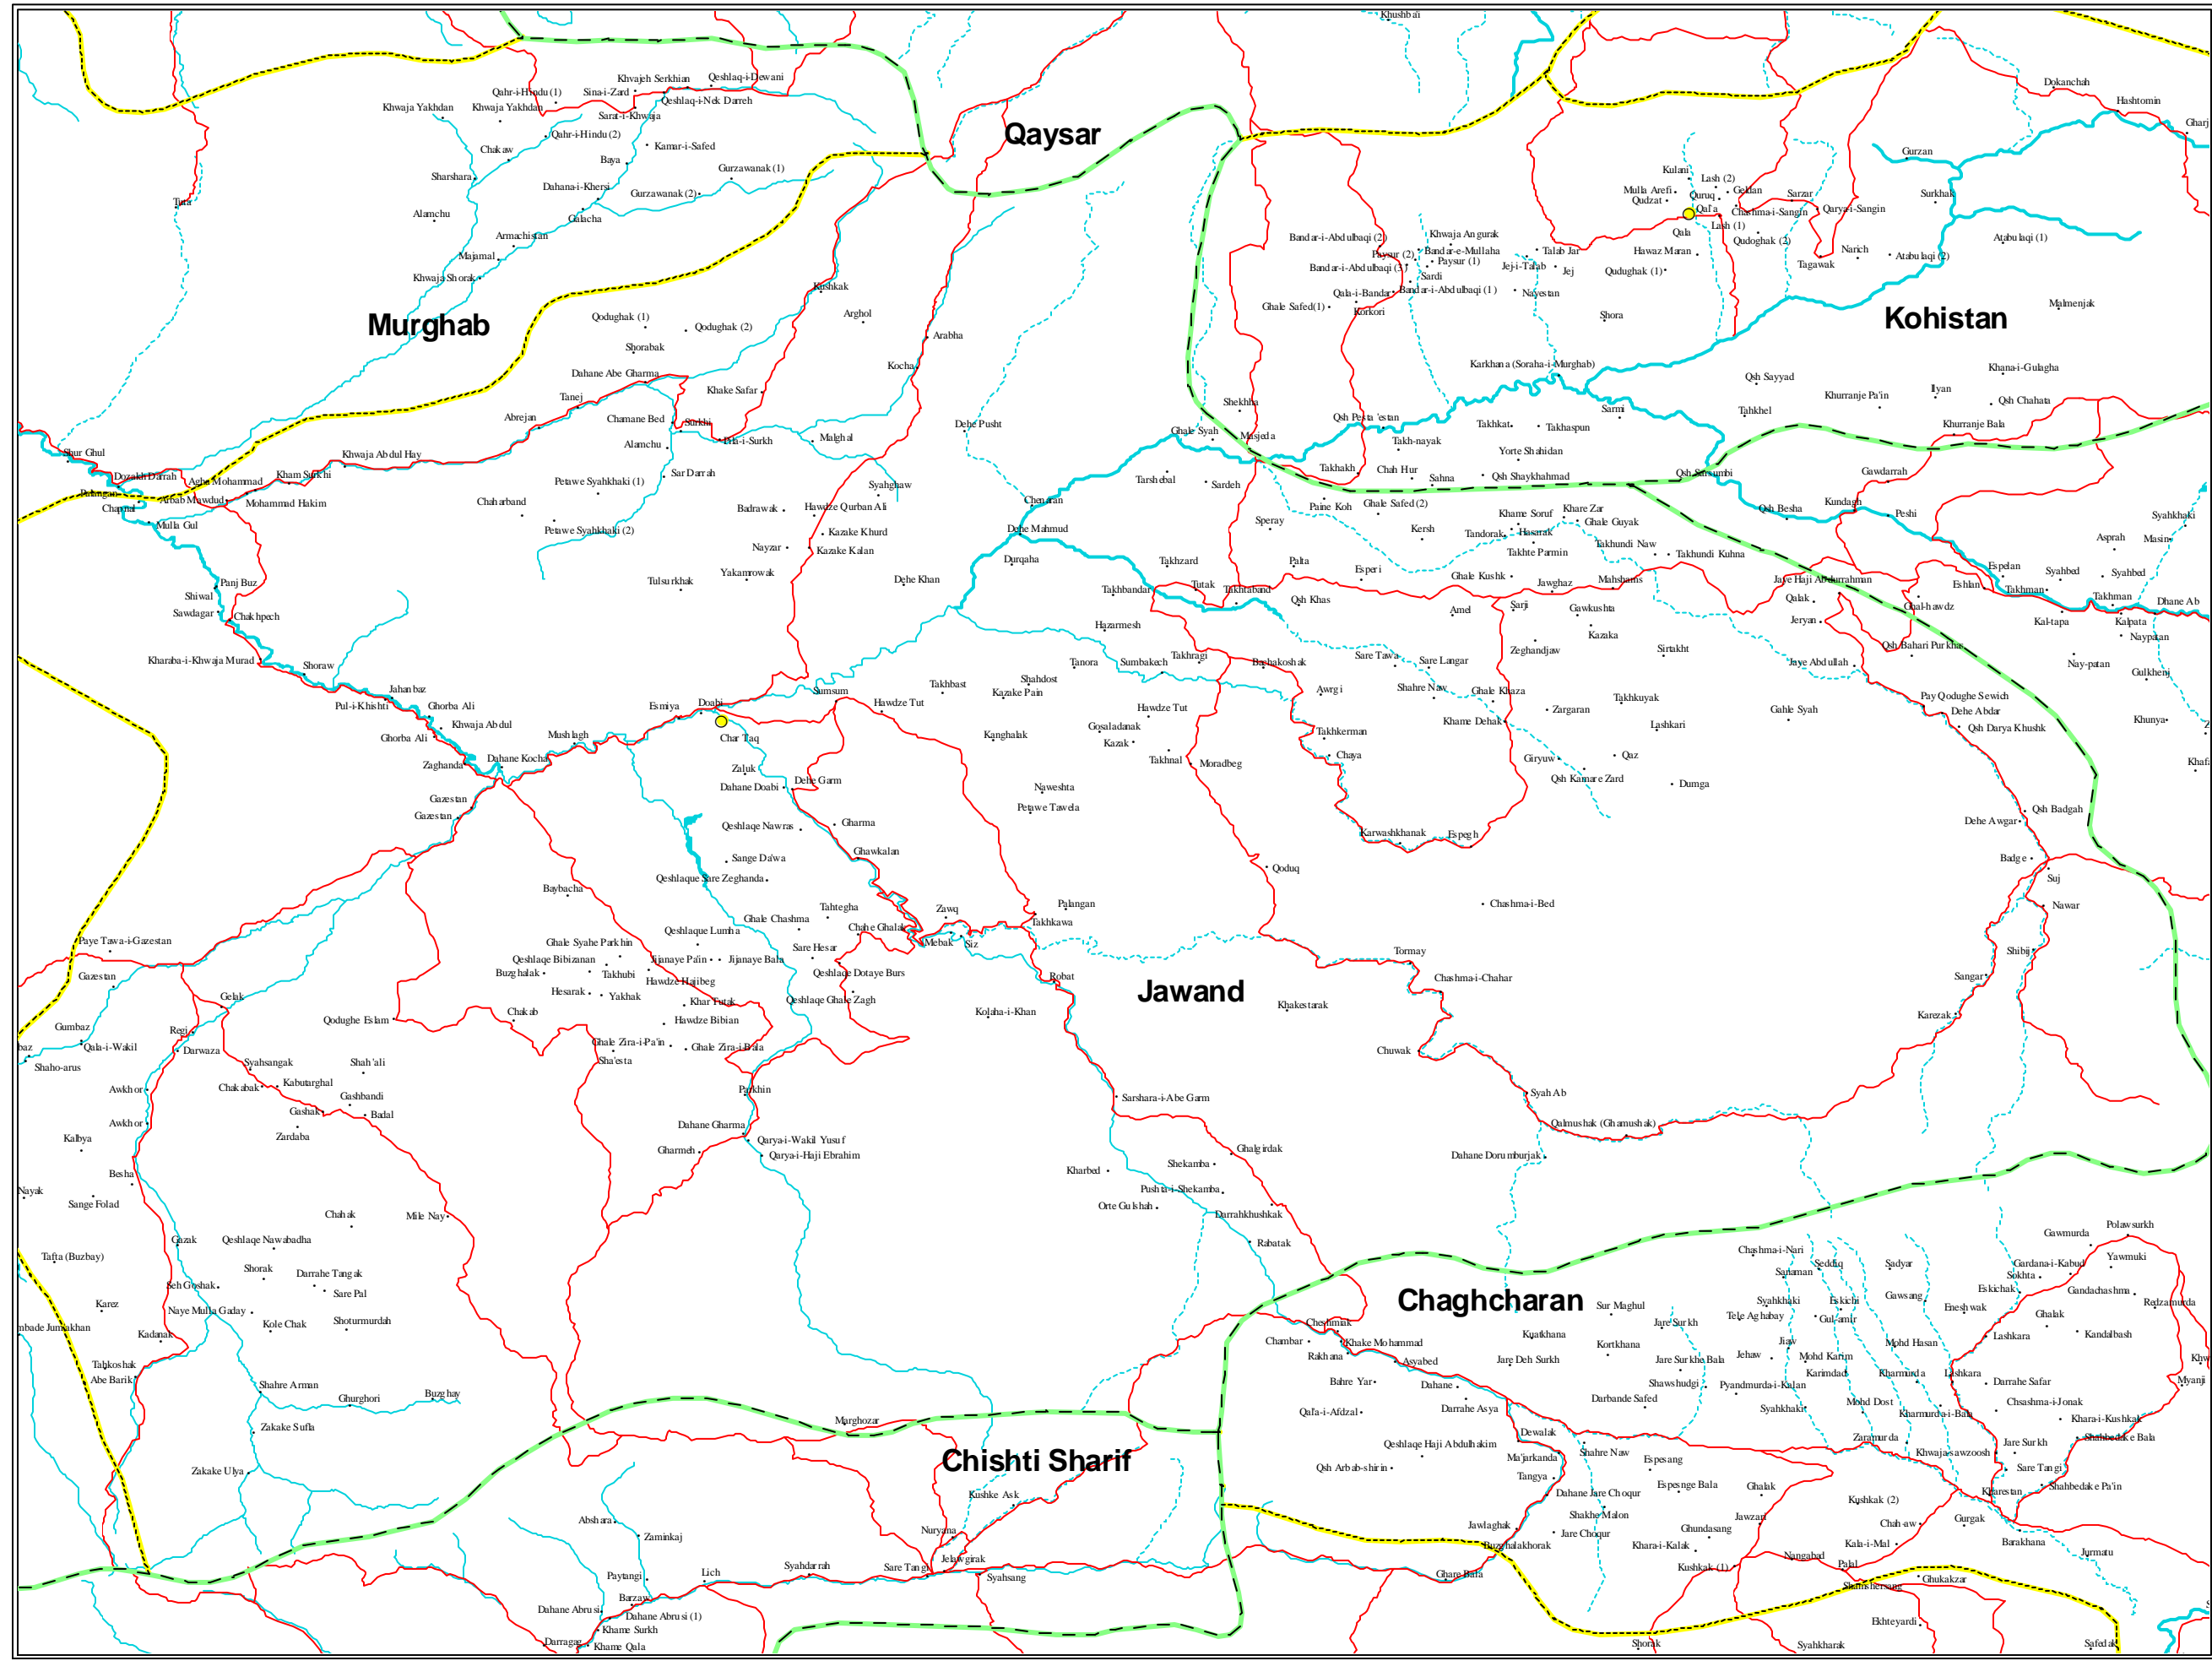

JAWAND DISTRICT
 Located in
 Badghis Province

LEGEND

SETTLEMENTS

- Capital
- Provincial Capital
- District Center
- Village

BOUNDARIES

- International
- Province
- District

ROADS

- All Weather Primary
- All Weather Secondary
- Track

RIVERS

- Main
- Stream
- Inermittent

Lakes

NOTE:

Administrative boundaries are 32 province-329 district model.

The boundaries and names on the maps do not imply official endorsement or acceptance by the United Nations.