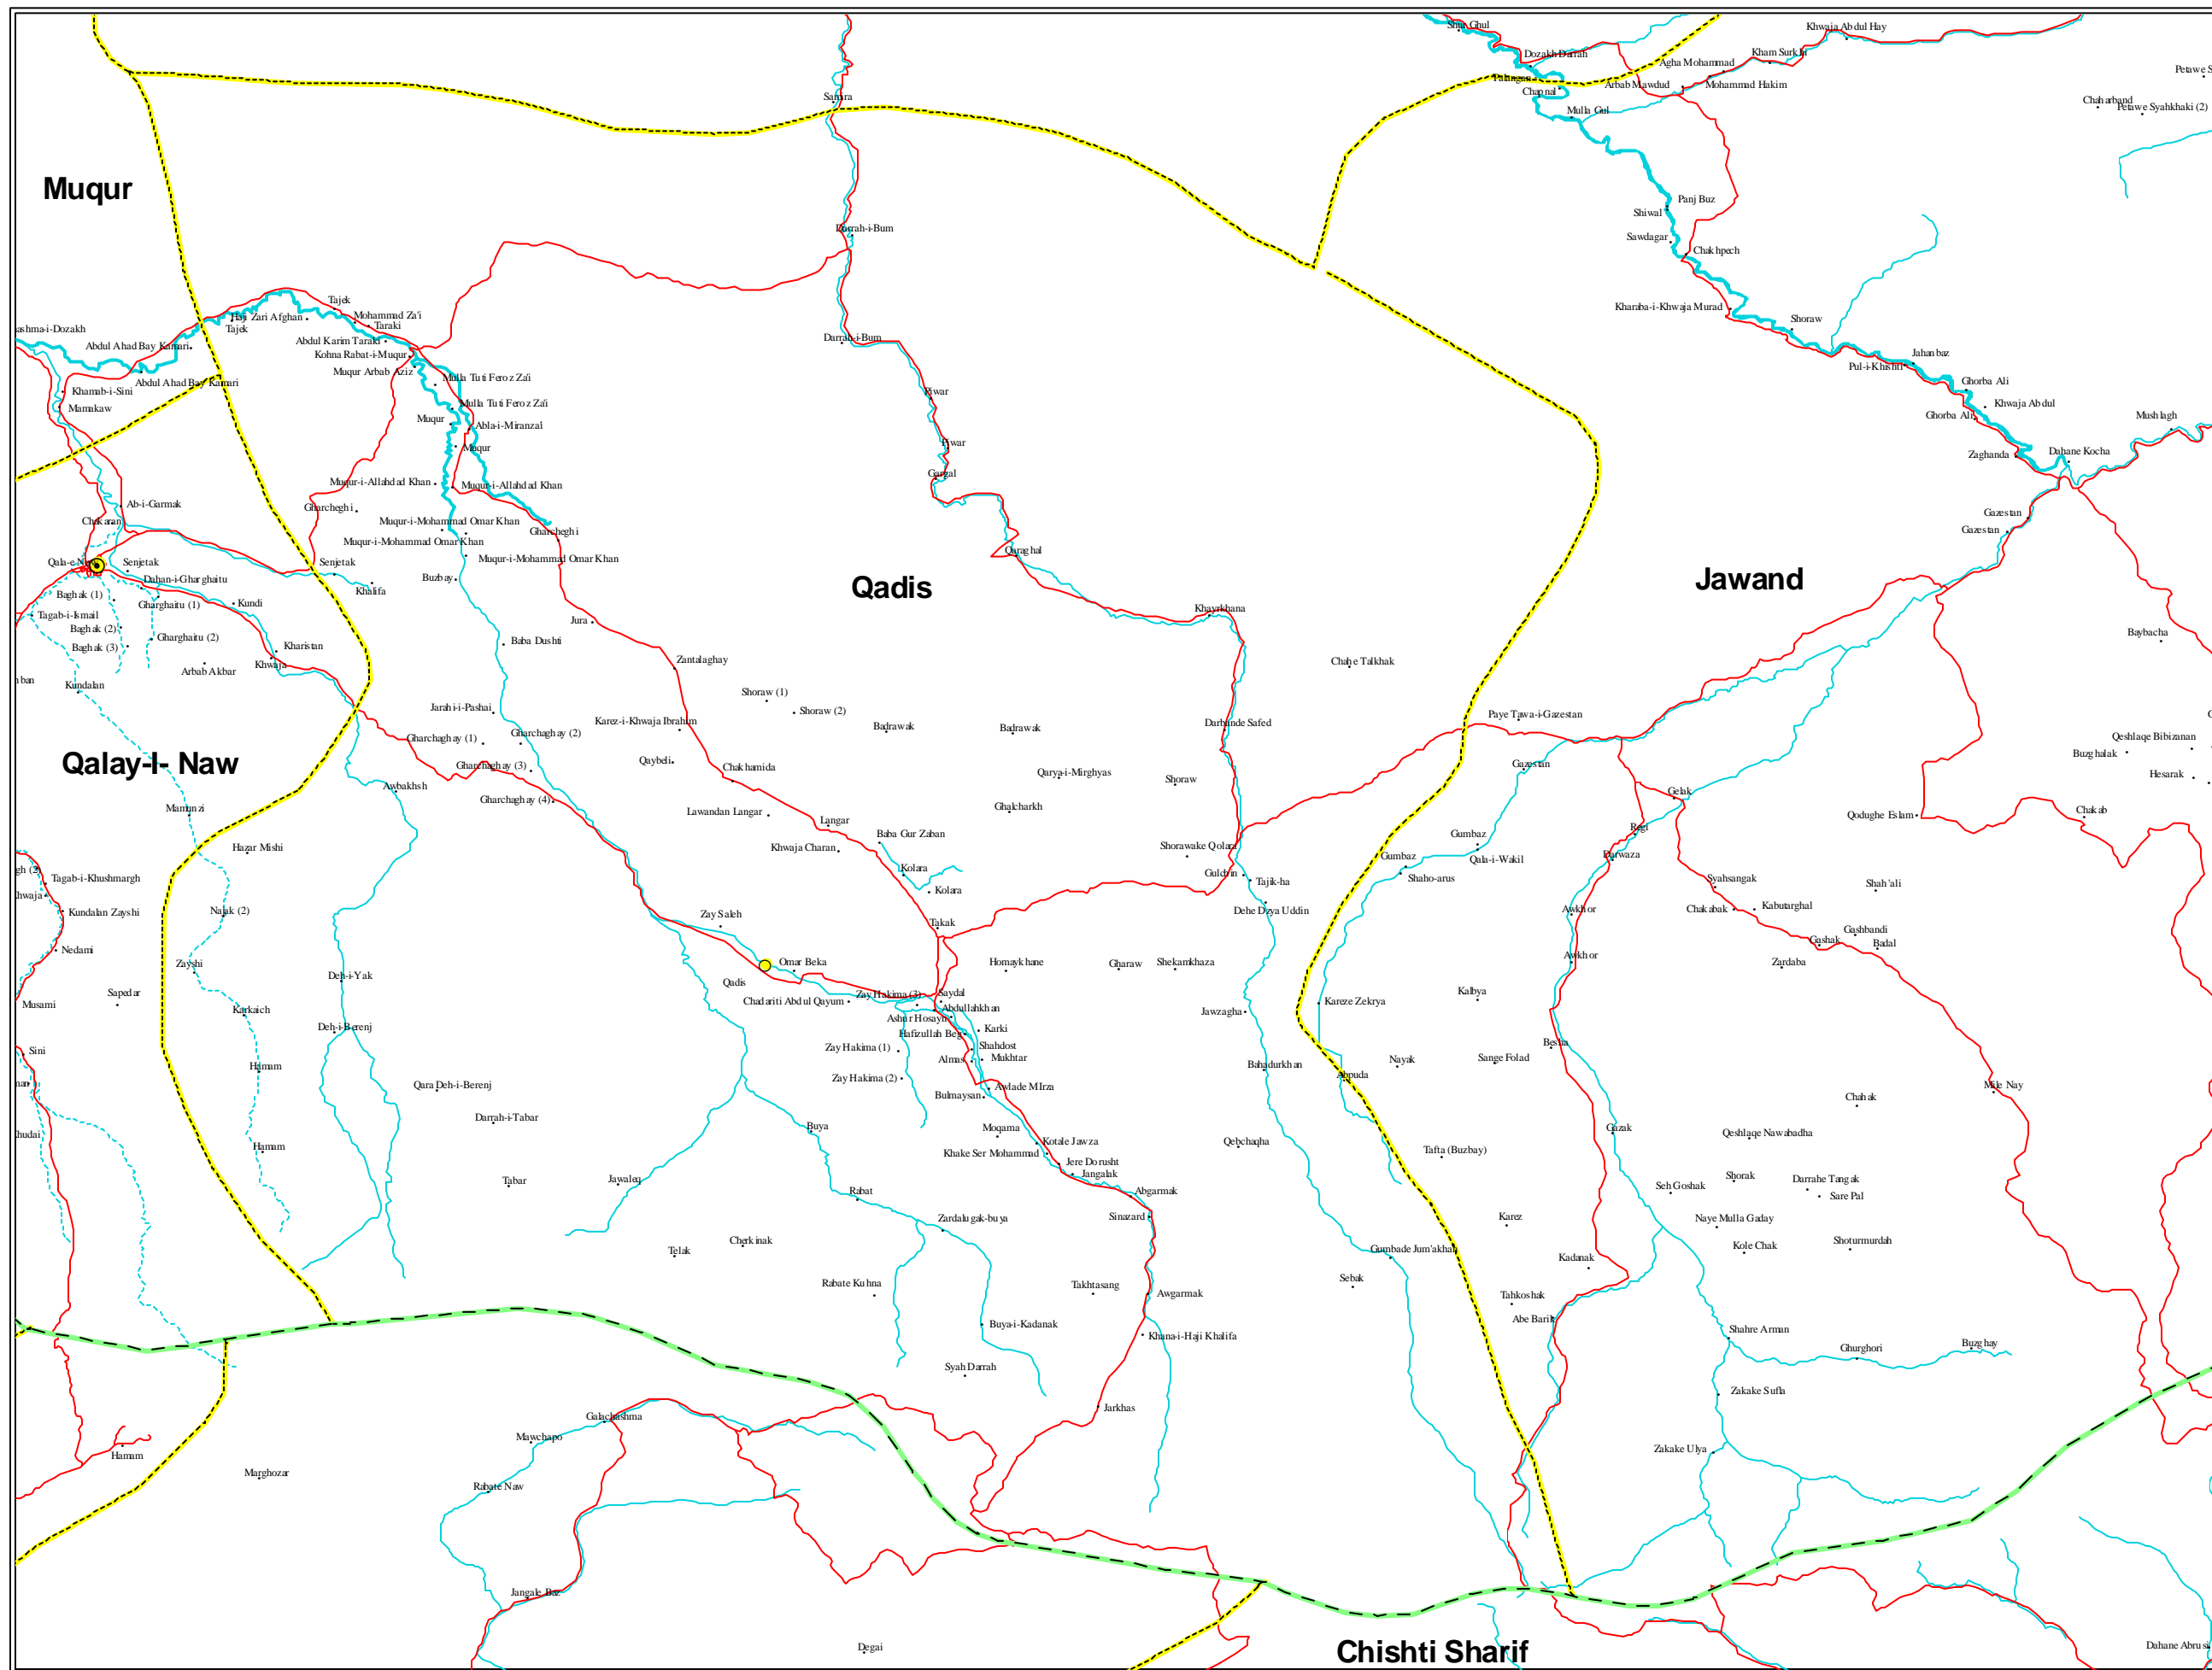

QADIS DISTRICT

Located in
Badghis Province

AIMS

LEGEND

SETTLEMENTS

- Capital
- Provincial Capital
- District Center
- Village

BOUNDARIES

- International
- Province
- District

ROADS

- All Weather Primary
- All Weather Secondary
- Track

RIVERS

- Main
- Stream
- Inermittent
- Lakes

NOTE:

Administrative boundaries are 32 province-329 district model.

The boundaries and names on the maps do not imply official endorsement or acceptance by the United Nations.

For further information contact AIMS
e-mail: info@hic.org.pk

DATED: AUGUST 2002

Location Diagram

N

9 0 9 18 27 36 Kilometers