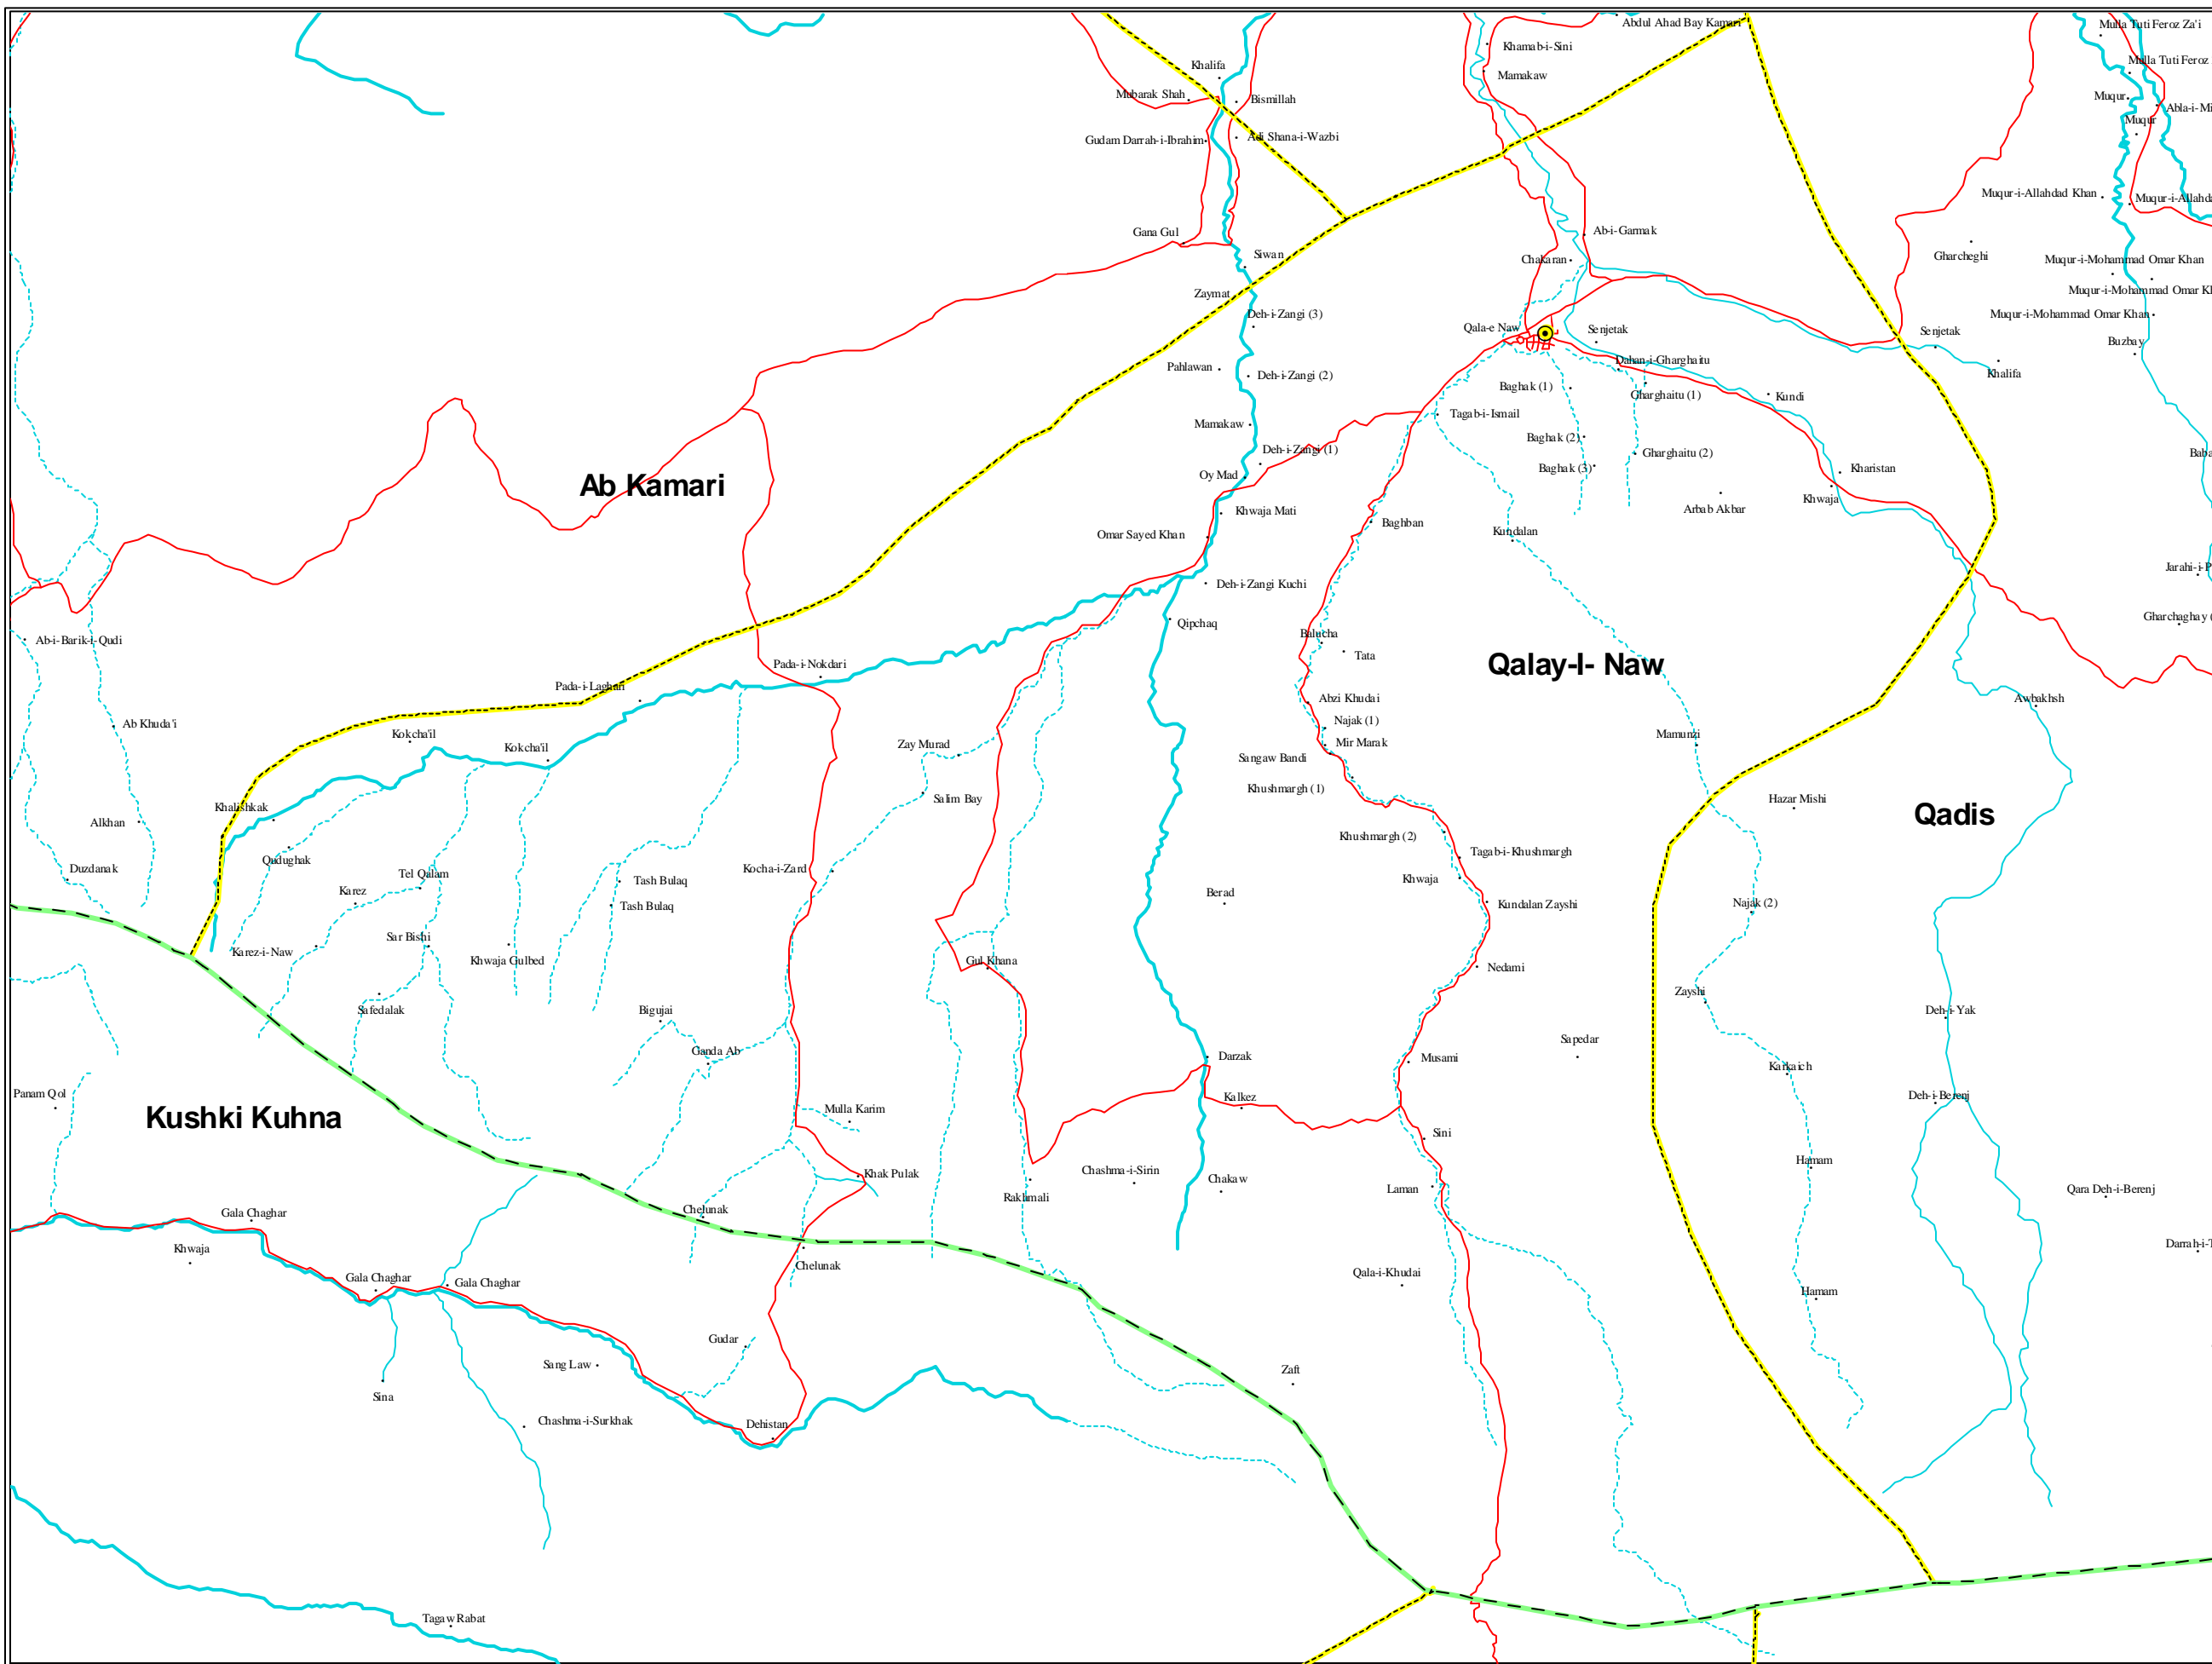

### BOUNDARIES

- International
- Province
- District

### RIVERS

- Main
- Stream
- Intermittent
- Lakes

## Location Diagram

N

5 0 5 10 15 20 Kilometers

Kushki Kuhna

Ab Kamari

Qalay-i- Naw

Qadis