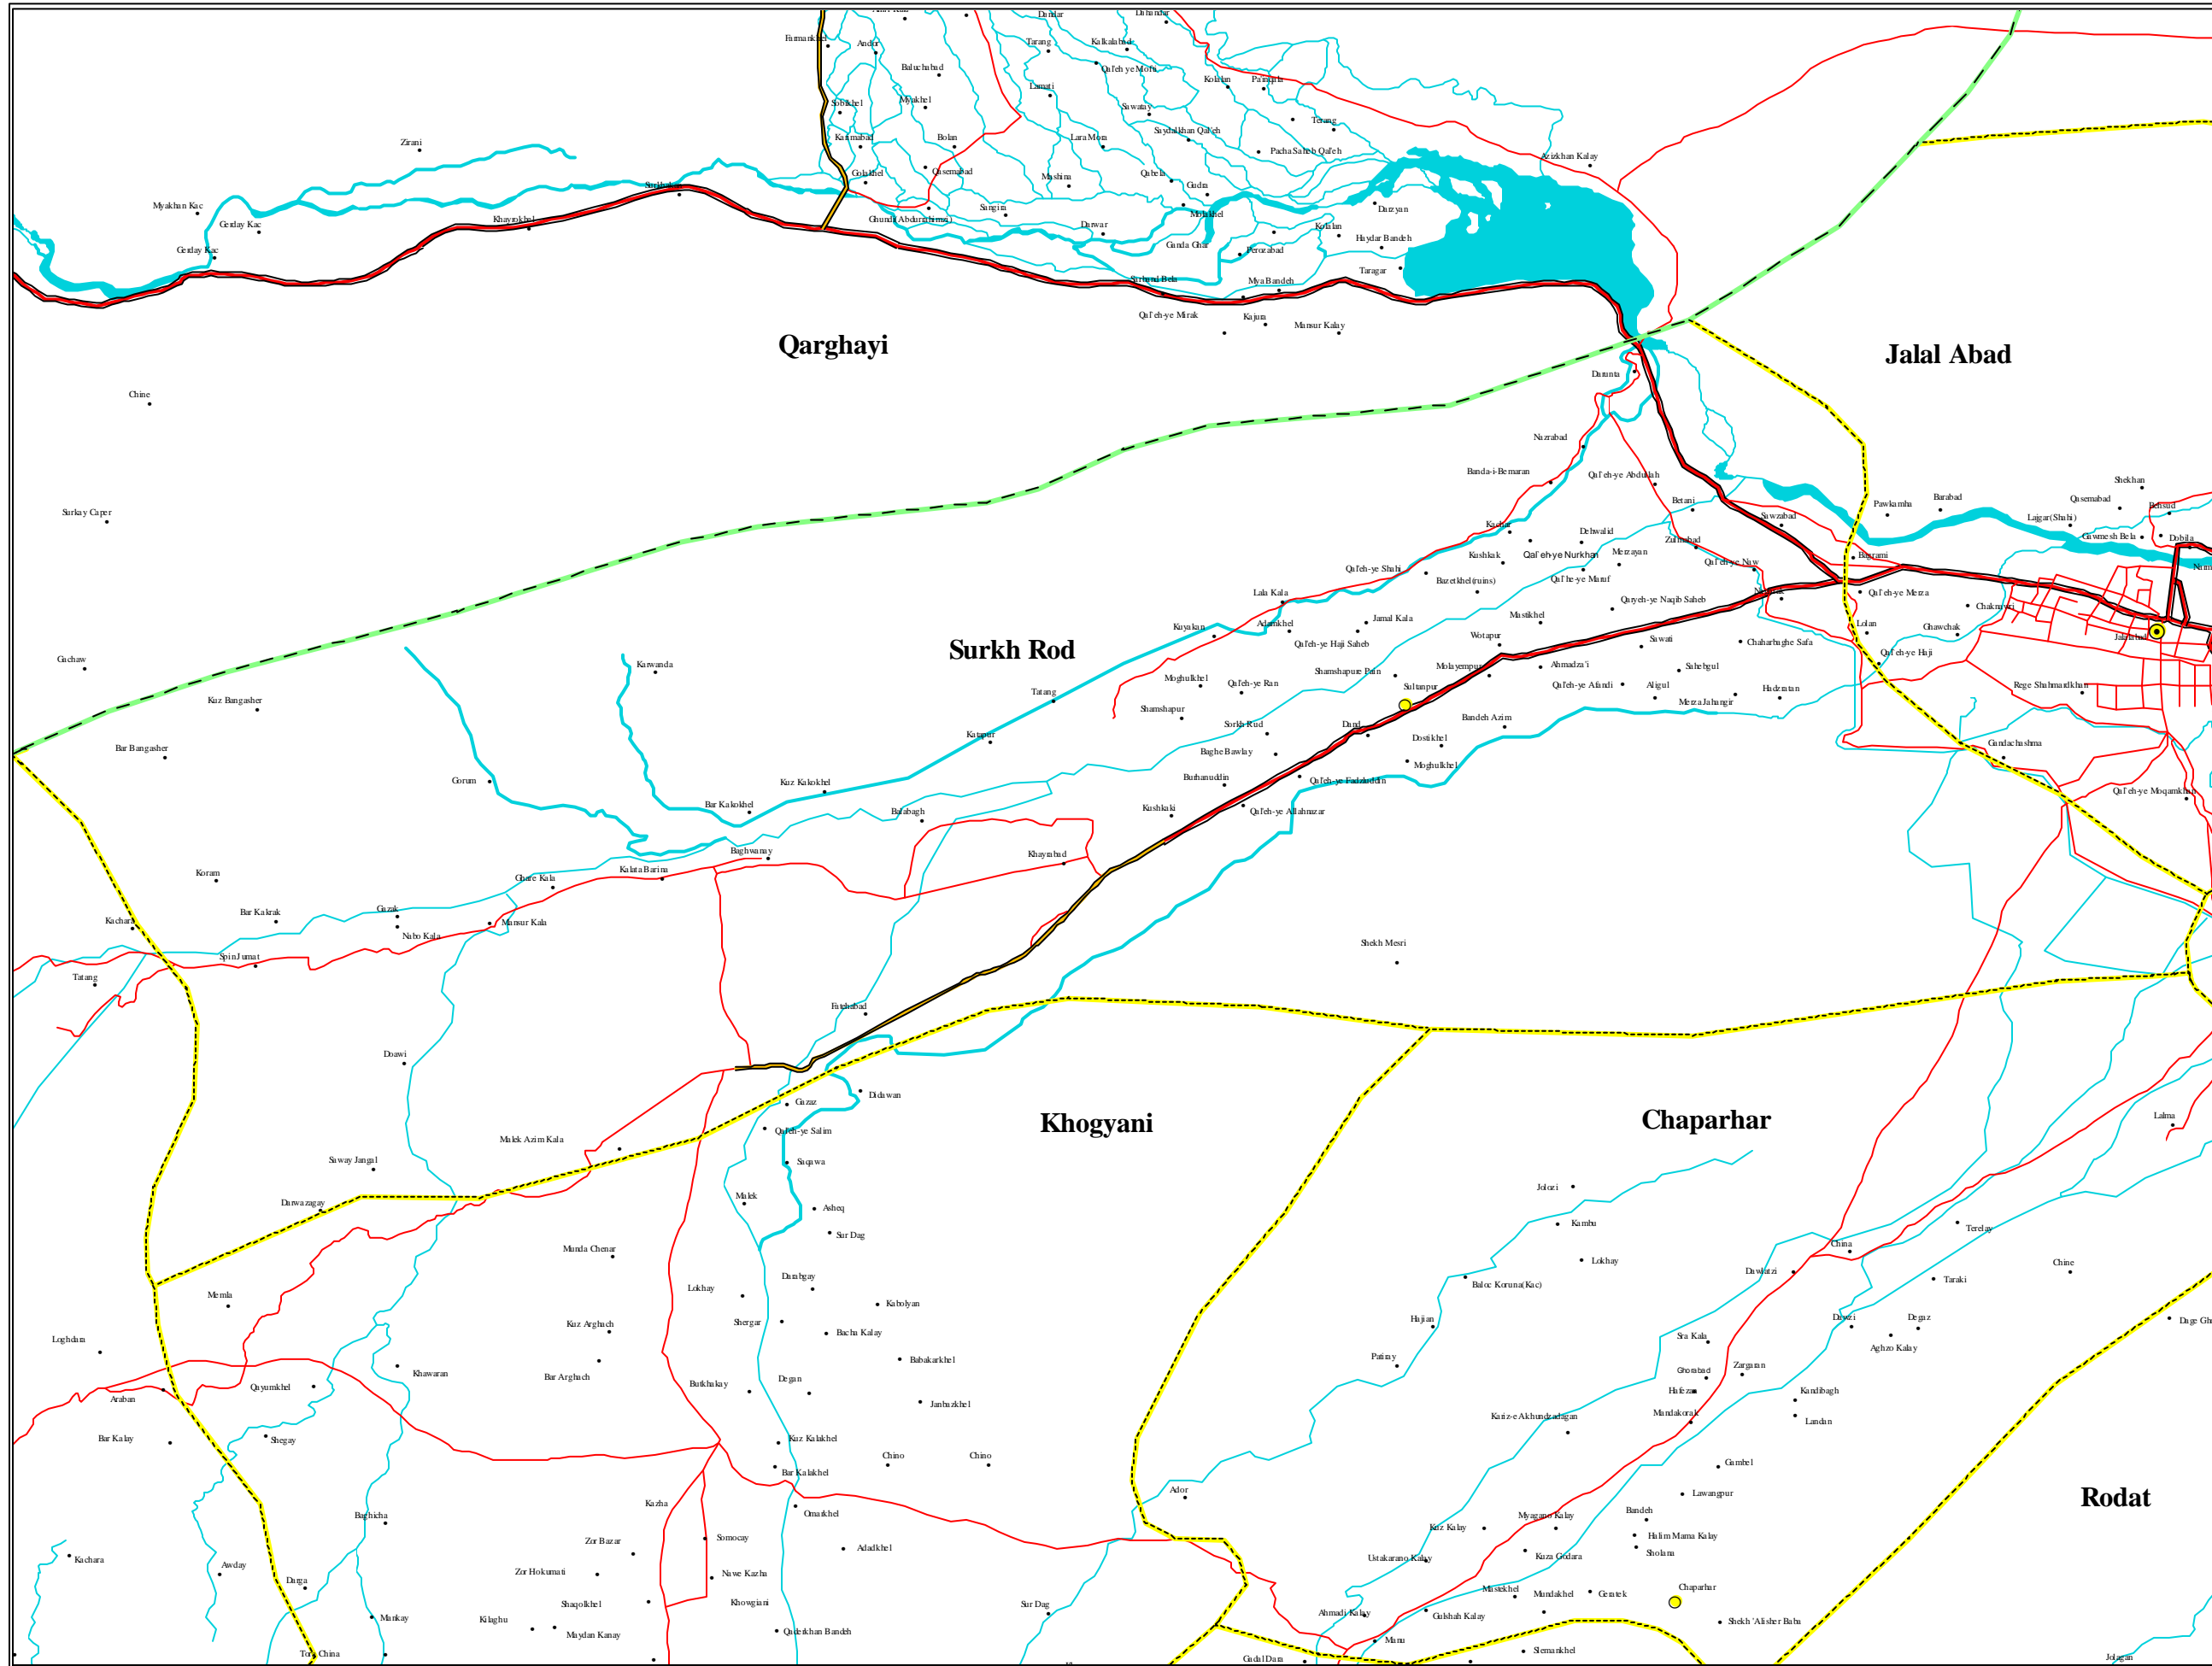

SURKH ROD DISTRICT
 Located in
 Nangarhar Province

AIMS

LEGEND

SETTLEMENTS

- Capital
- Provincial Capital
- District Center
- Village

BOUNDARIES

- International
- Province
- District

ROADS

- All Weather Primary
- All Weather Secondary
- Track

RIVERS

- Main Stream
- Stream
- Intermittent

LAKES

- Lakes

NOTE:

Administrative boundaries are 32 province-329 district model.

The boundaries and names on the maps do not imply official endorsement or acceptance by the United Nations.